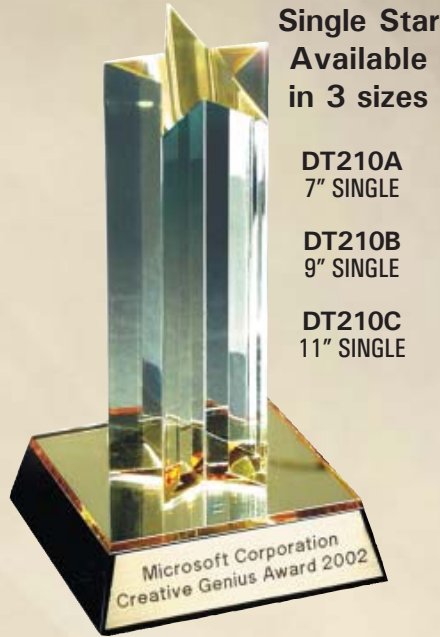

## Deep Lasered Star

**DT42G**  
 7" X 5¾"  
 ¾" THICK BASE

**DT43G**  
 4" X 7"

**DT43B**  
 4" X 7"

*Bold sculptured lucite star columns enhanced by a gold reflective base*

DT212  
11"  
TRIPLE STAR

Single Star  
Available  
in 3 sizes

DT210A  
7" SINGLE

DT210B  
9" SINGLE

DT210C  
11" SINGLE

DT211  
9½"  
DOUBLE STAR