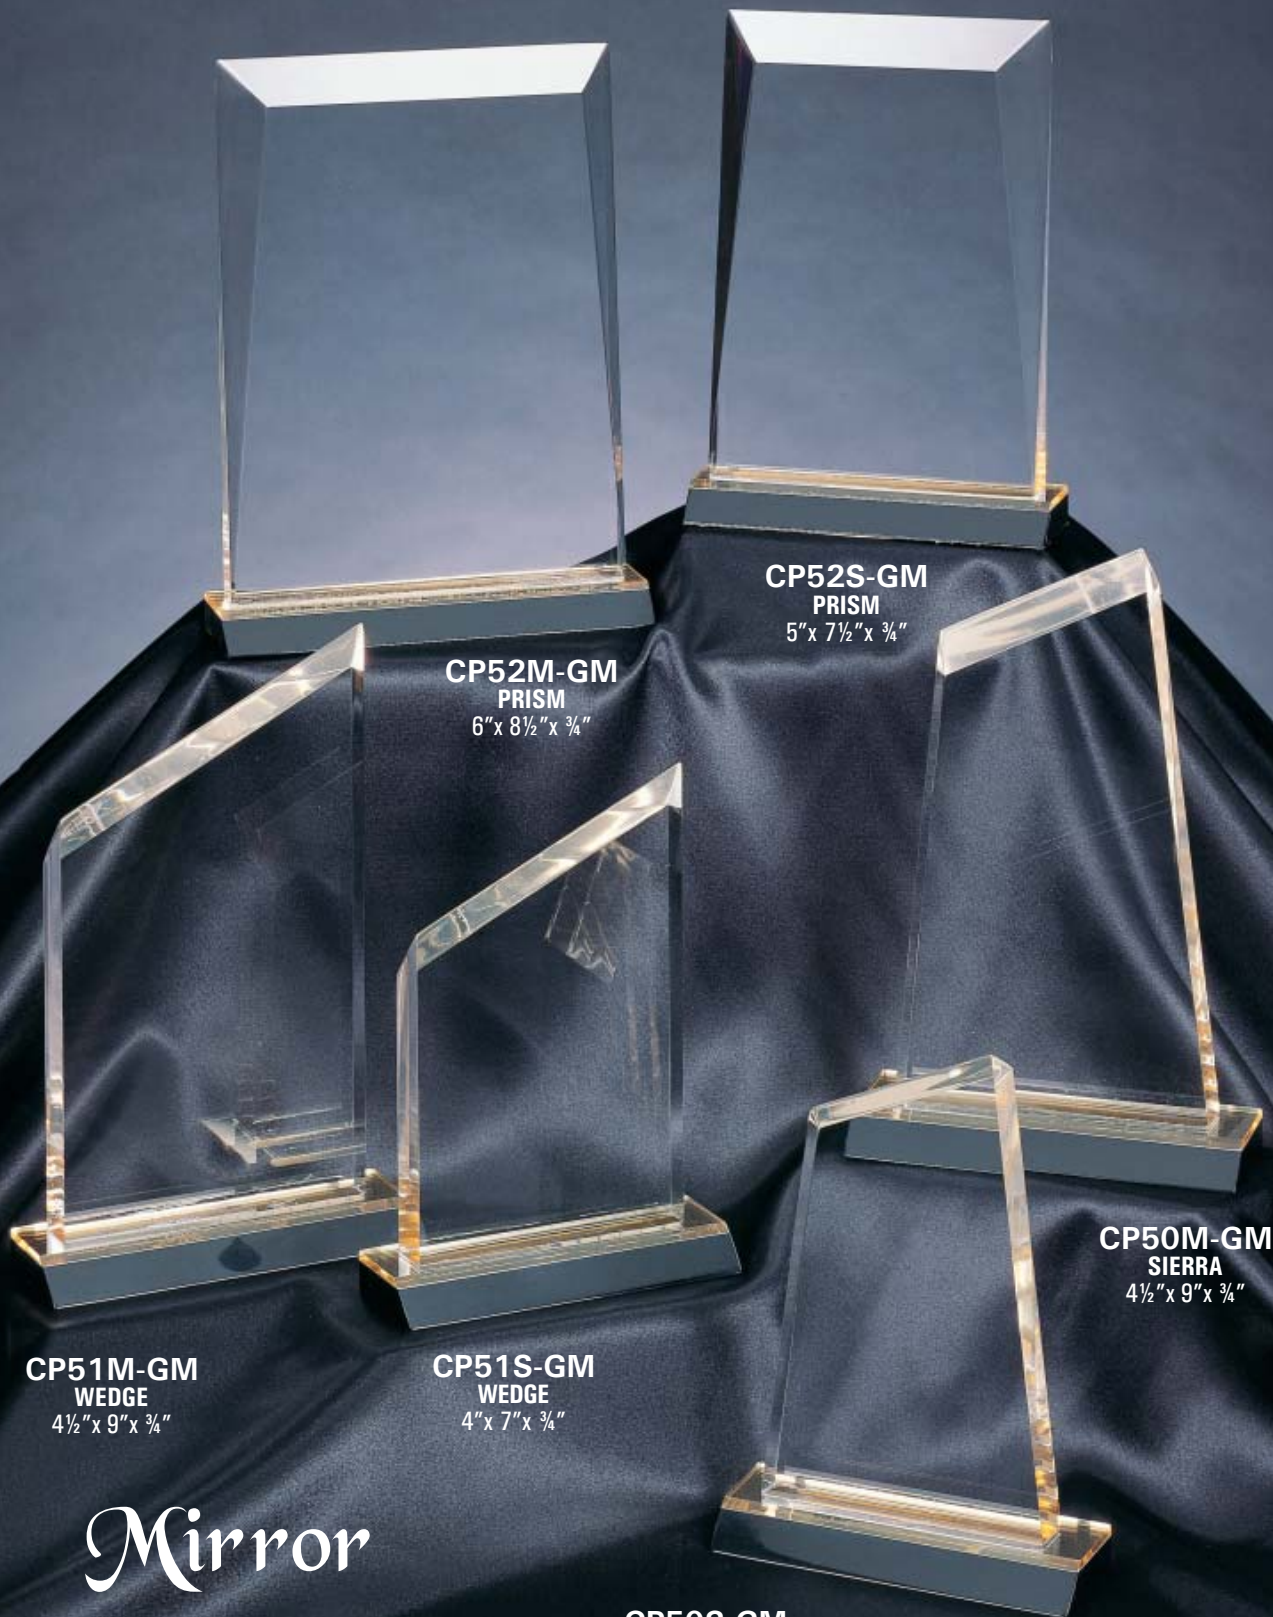

**CP27M-JD**  
DIAMOND  
7"x 7¼"x ¾"

**CP27S-JD**  
DIAMOND  
5¾"x 5¾"x ¾"

**CP26S-JD**  
TRIANGLE  
4½"x 6¾"x ¾"

**CP26M-JD**  
TRIANGLE  
5½"x 7¾"x ¾"

**CP52M-BM  
PRISM**  
6" x 8½" x ¾"

**CP52S-BM  
PRISM**  
5" x 7½" x ¾"

**CP51M-BM  
WEDGE**  
4½" x 9" x ¾"

**CP51S-BM  
WEDGE**  
4" x 7" x ¾"

**CP50M-BM  
SIERRA**  
4½" x 9" x ¾"

**CP50S-BM  
SIERRA**  
4" x 7" x ¾"

# Mirror Series

**CP52M-GM  
PRISM  
6" x 8½" x ¾"**

**CP52S-GM  
PRISM  
5" x 7½" x ¾"**

**CP51M-GM  
WEDGE  
4½" x 9" x ¾"**

**CP51S-GM  
WEDGE  
4" x 7" x ¾"**

**CP50M-GM  
SIERRA  
4½" x 9" x ¾"**

**CP50S-GM  
SIERRA  
4" x 7" x ¾"**